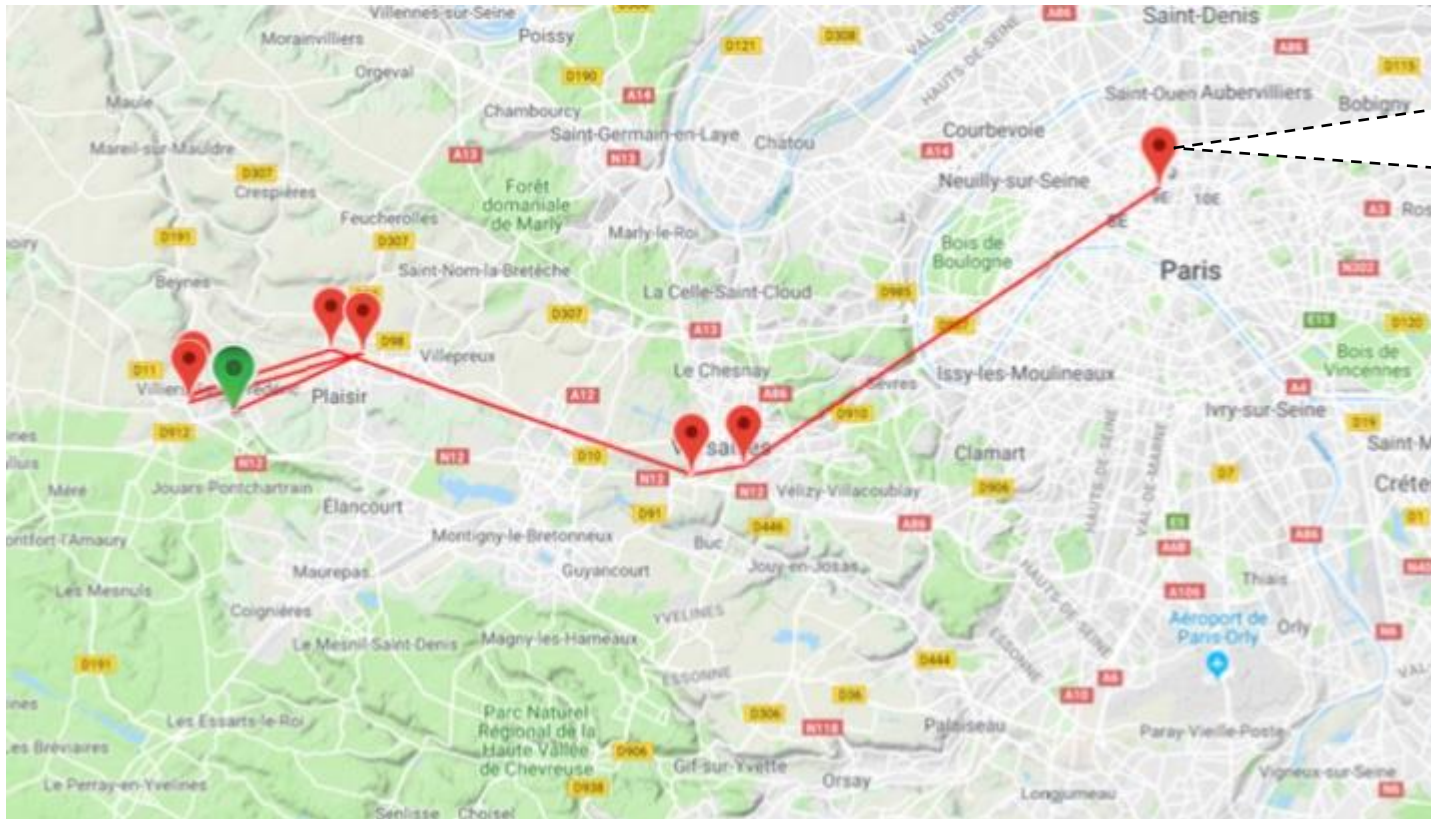

## EXAMPLE : Route of a user

Mouse pointer  
=  
Name,  
Location, date  
and time